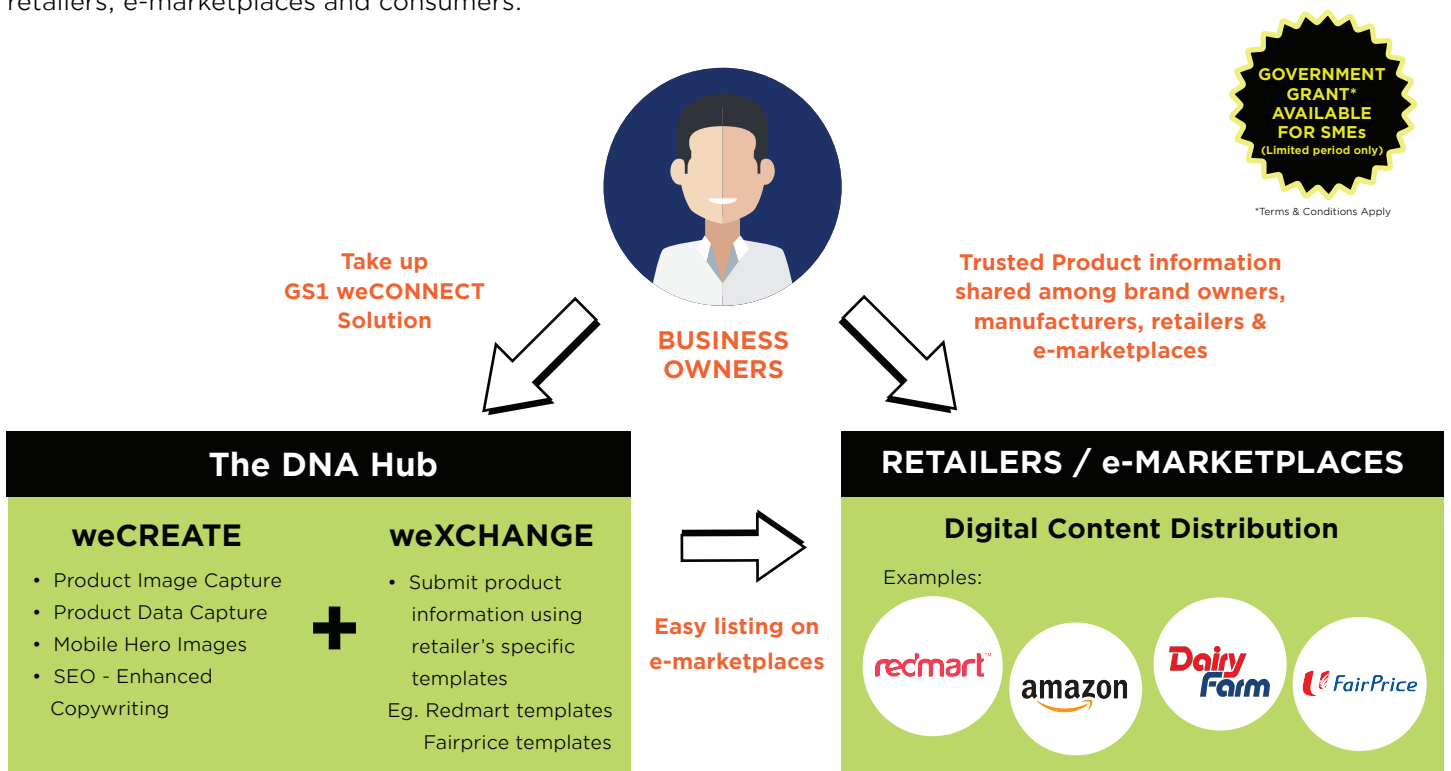

Why Join GS1 Singapore Barcode Membership?

GS1 Singapore has the sole mandate to administer the GS1 system and is the only authorised source for GS1 barcode numbers. GS1 membership provides your company the licensed rights to use GS1 standards and enjoy the following benefits:

- Create barcodes for your products that are recognised by any retailers locally & internationally
- Enhance information accuracy to achieve product traceability, product recall, brand protection & enhance food safety.
- Automate your work processes with GS1 prefixes and optimise inventory management
- Improve your products online searchability on Google, Amazon and other eMarketplaces
- Elevate your supply chain visibility & interoperability
- Receive members' training and application support
- Expand your network through business matching events

Sign up for weCONNECT solution & enjoy additional 50 product photography images

GS1 weCONNECT is an initiative launched by GS1 Singapore that provides one-stop services from creating quality digital product content (**weCREATE**) to seamless content management (**weXCHANGE**). It is a cost effective solution that helps to simplify the exchange of Trusted Product Data between brand owners, manufacturers, retailers, e-marketplaces and consumers.

GS1 weXCHANGE powered by Syndy is a unified platform which enables businesses to easily and efficiently generate product information according to retailers' templates required for ecommerce product listing. Through API connection and powered by various data sources, businesses can easily store, manage, update and share product data and images for both internal and external use.